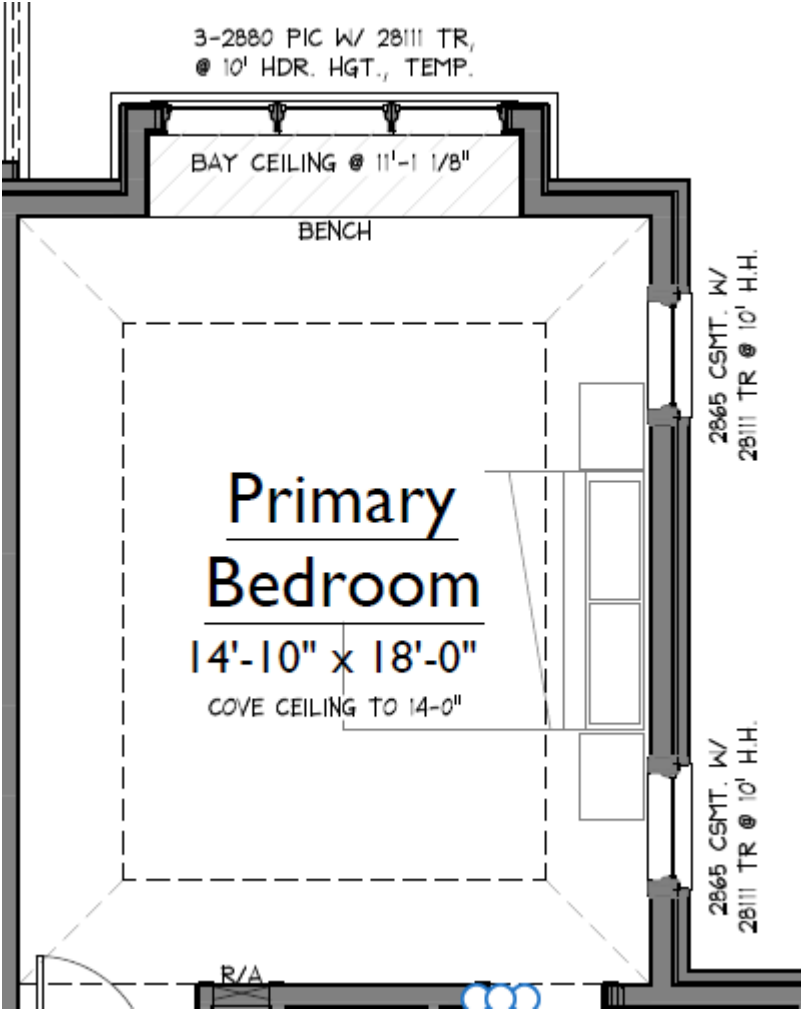

PRIMARY BEDROOM CEILING

*Photo is for inspiration only.
Finished product may vary.*