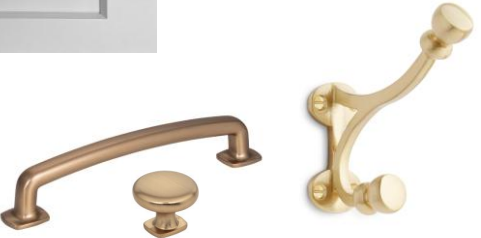

CABINET HARDWARE

POWDER BATH MAIN

Inspiration photo is for floating wall-to-wall solid surface vanity. Above photo is a concept photo and finished product will vary.

COUNTERTOPS
Vancouver Quartzite
Note: Remnant may vary from photo

SINK FAUCET
Brizo Invari in Luxe Gold

SINK
White Rectangular Sink

Tano
Round Mirror

PRIMARY BEDROOM CEILING

*Photo is for inspiration only.
Finished product may vary.*

PRIMARY BATHROOM

SINK FAUCET
Brizo Invari in
Luxe Gold