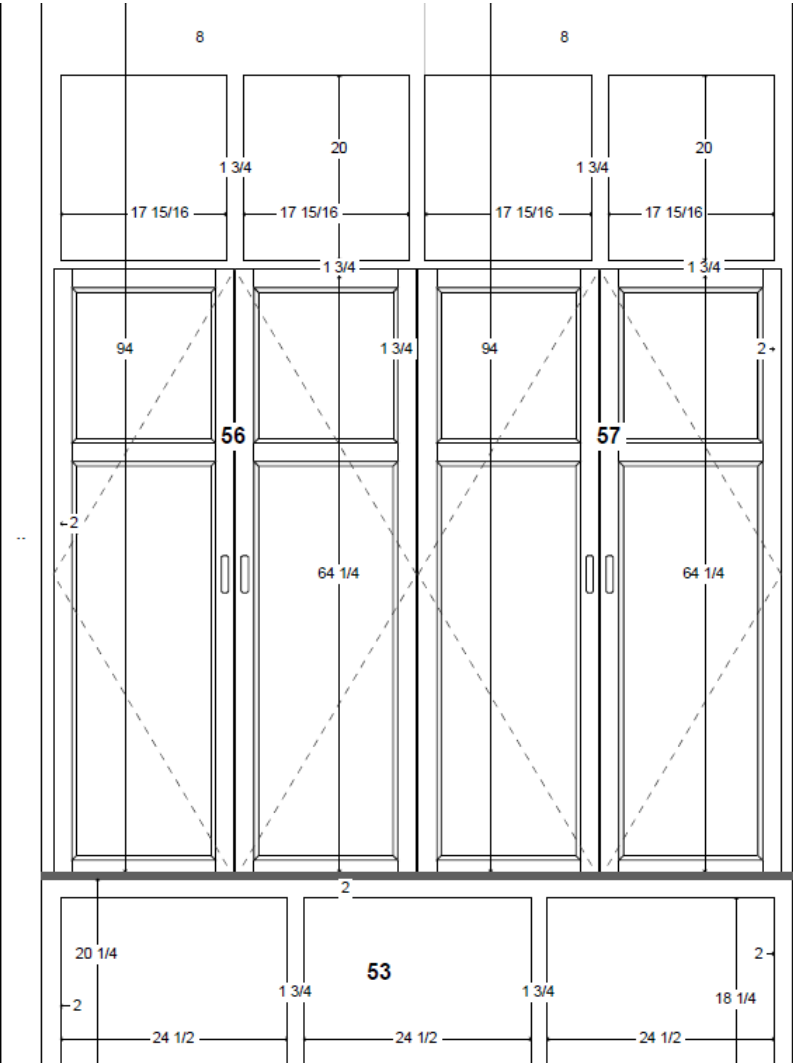

CABINET COLOR
SW Taupe of
the Morning

CABINET DOOR STYLE
(Not Color)

FLOOR TILE
Esplanade Alley
Matte 12x24

CUBBIES

CABINET COLOR
 Cabinet: SW Shiitake
 Top: Mont Rochard
 Versailles Match

CABINET DOOR STYLE
 (Not Color)