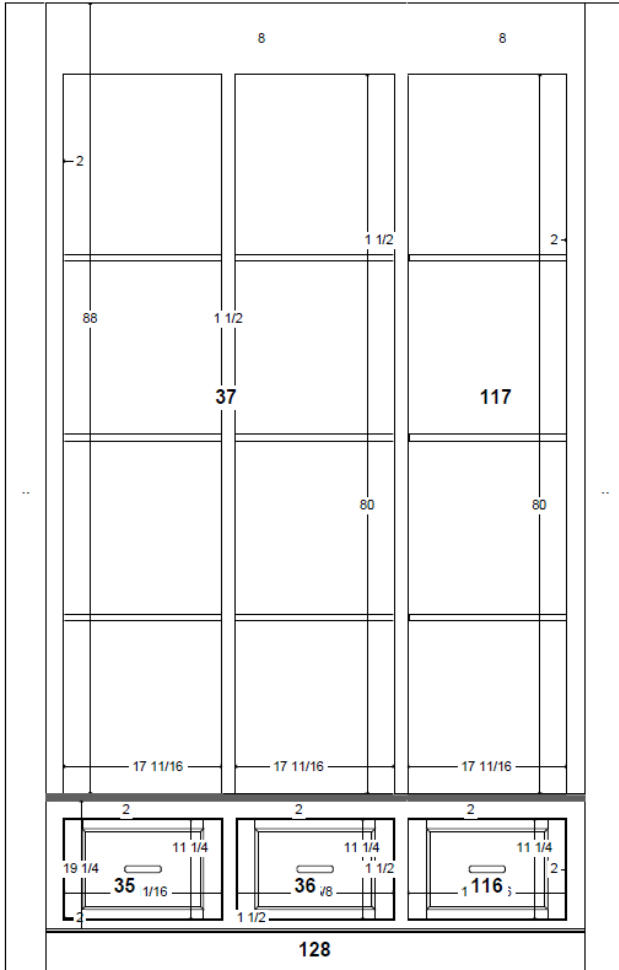

GREAT ROOM BUILT-INS

CABINET COLOR
Mont Rochard
Versailles Match